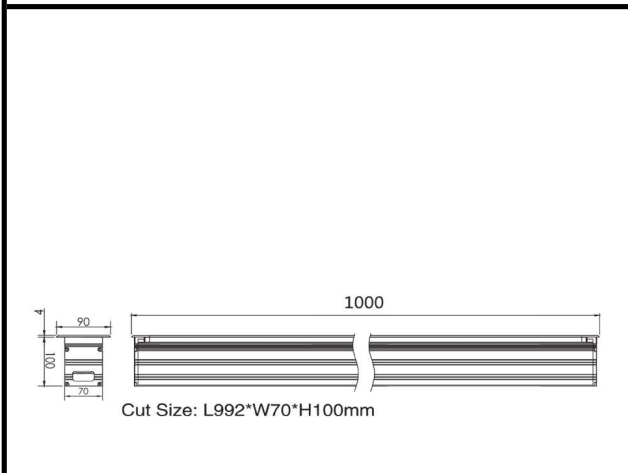

Sovitron Interior Pvt.Ltd.

Model Name	UNITY-2307 / DL-OSL-2307A-9(0.5M)
Description	linear Inground light

Technical description	Image
-----------------------	-------

Dimension	L=1000mm Cutout W=70mm With trim W=90mm H=100mm
Frame	Aluminum
Color Tempertaure	3000K
Power	11W
Total Luminous Flux	715 lm
Efficacy	65 lm/W
IP rating	67
Color Rendering	≥80
Mounting	Buried
Beam angle	5, 12.5, 20, 30, 45, 60, 15X30, 10X60 Degree
Optics	Tempered glass
Dimming	NON-Dimmable
Operating Voltage	220-240 VAC
Standard Lifetime	L70 minimum at 50,000 burning hours

Dimension diagram

Remarks:-

Address: Plot #7 Saroorpur-Nangla Industrial Area,Ballabgharh-Sohna Road,Faridabad-121005
Email: info@sovitron.com